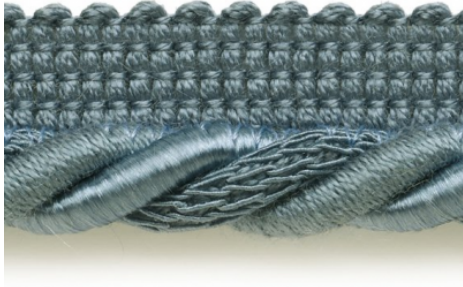

Cordón Pestaña M.

335 Azul

Ref. 19221

Flanged cord.

Composition

33% Alg/Cot. - 30% Acr. - 19%
Acet. - 18% Visc.

Width

2 cm.

Horizontal/Vertical pattern repeat

Valid for

Care instructions

Available in 11 colors

Watch
online